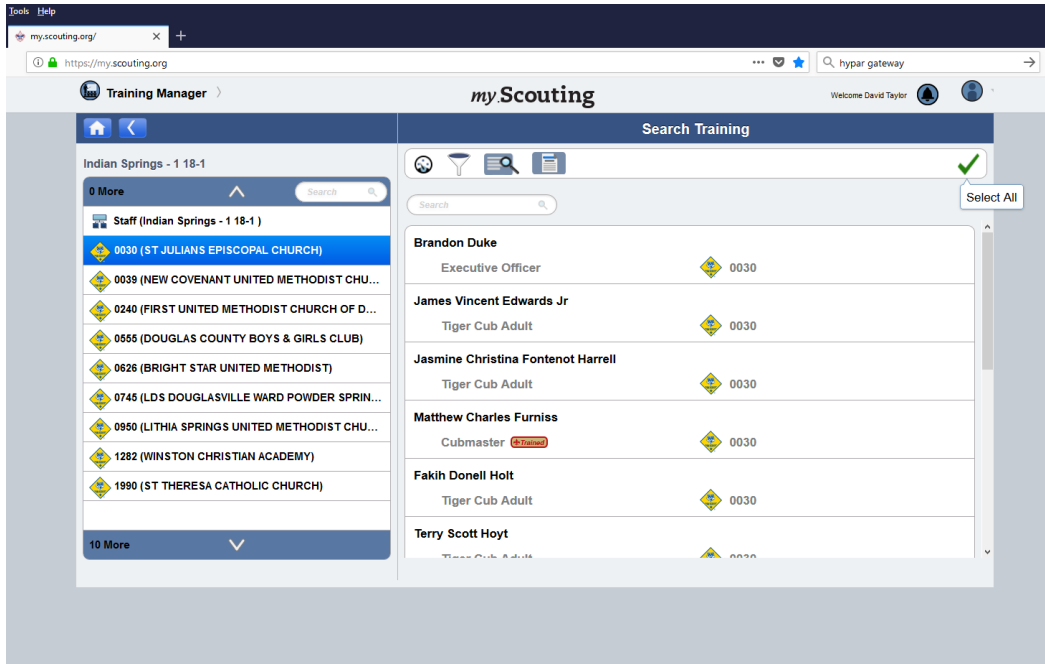

Select All Leaders