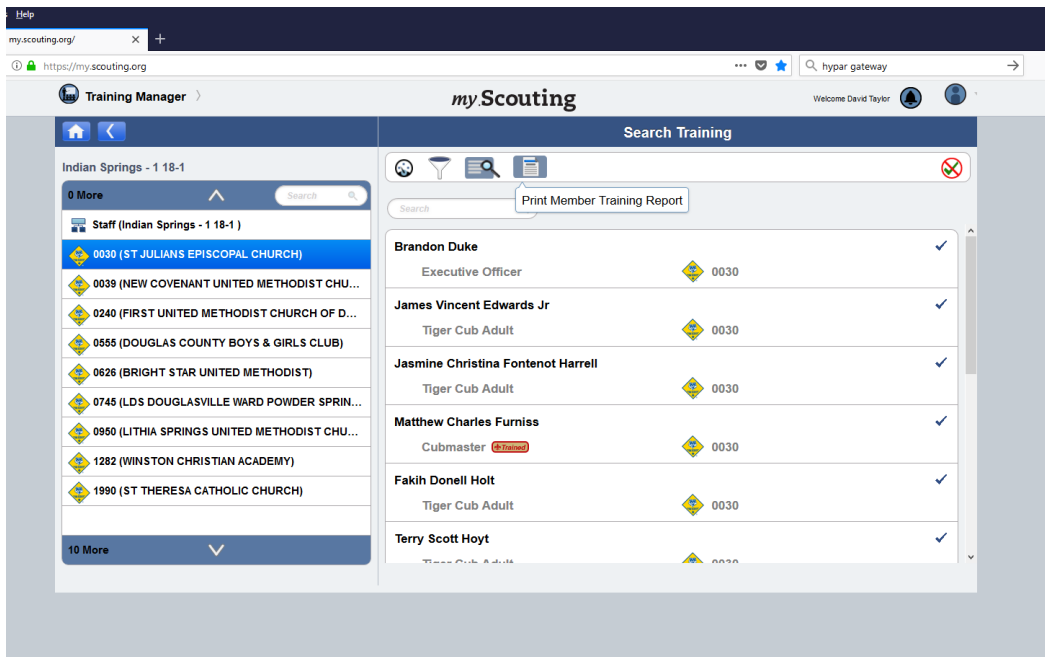

Click on Print Member Training Report to generate the PDF report that contains each individual leaders' completed and yet to complete training.